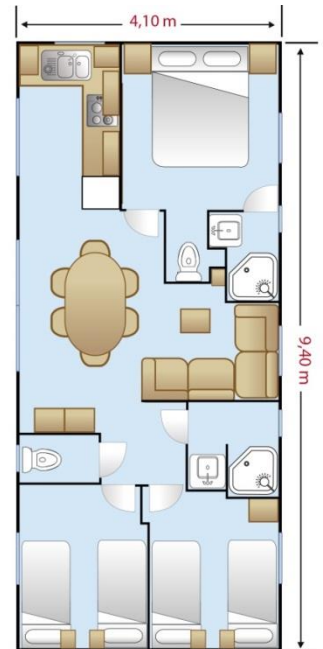

Mobil - Home Jacuzzi

3 bedrooms - 6 people maximum

Arrangement

Surface 39 m² and terrace 25m²

Plot of 150m² with parking space

Living with kitchen with cupboards, table, crockery and cutlery for 6, sofa, TV

Sink, water heater, stove with 4 burners, refrigerator with freezer, microwave, coffee maker, kettle, dishes and dishwasher.

1 double bedroom with double bed 160×200, wardrobe, storage

2 bedrooms with 2 separates beds 80×190 and two storages

2 bathrooms with shower, washbasin

2 toilets

Terrace, garden furniture, BBQ, 2 sunbeds

Blankets and pillows

Cleaning kit

Clothes horse

Electric heating

Pets allowed