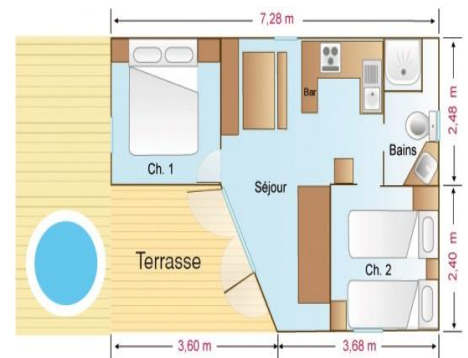

Chalet Jacuzzi

2 bedroom - 4 people

Arrangement

Surface 28m² + covered terrace 20m²

Plot of 150m² with parking place.

Living with kitchen with cupboards, table, crockery and cutlery for 4, sofa, flat screen LCD TV.

Sink, water heater, stove with 4 burners, refrigerator.

Microwave/Grill, coffee maker, toaster, kettle, dishwasher.

1 bedroom with a double bed 140×190, wardrobe, storage.

1 bedroom for the children with 2 separate beds 80×190 and 2 storages.